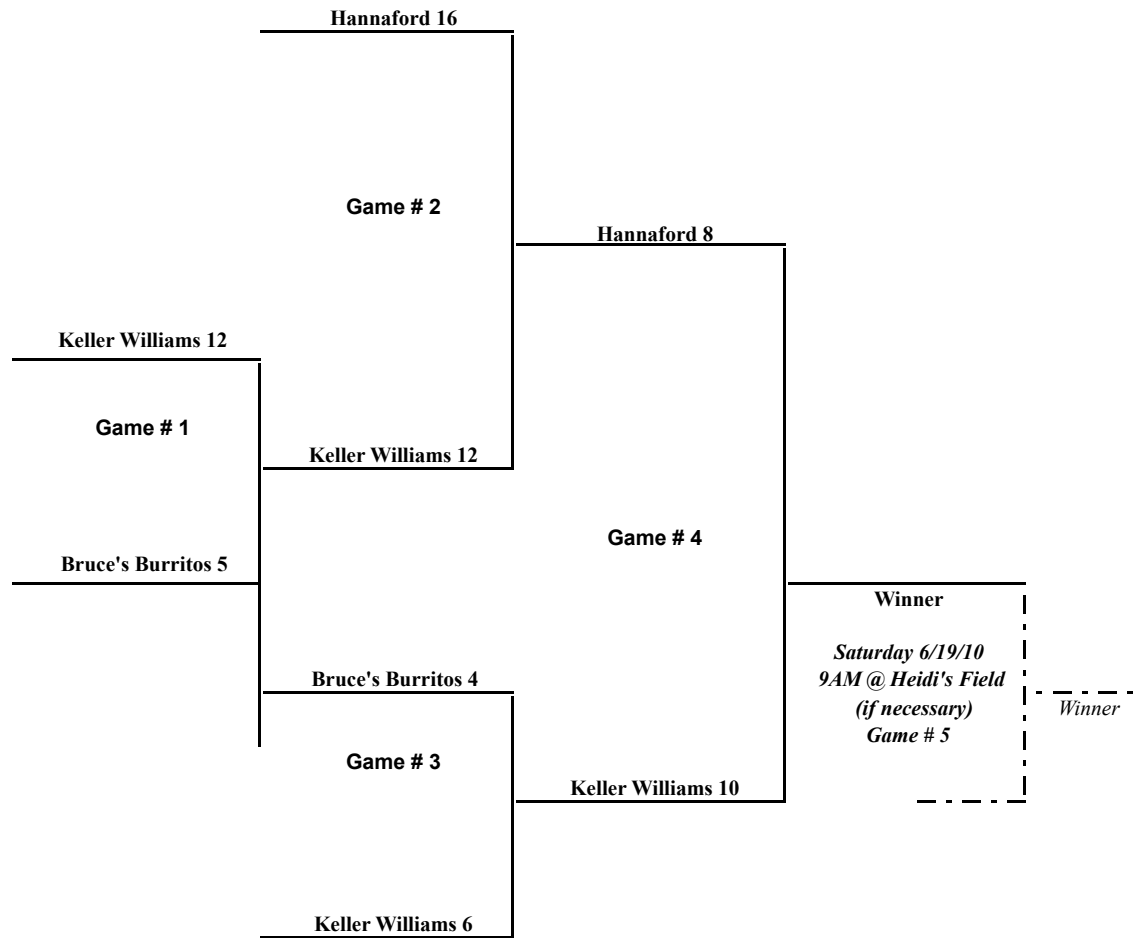

2010 Yarmouth Little League Major Softball World Series

Note:

- Double Elimination tournament**
- Higher seed team will be home team**
- All games are 6 innings**
- All local rules apply**