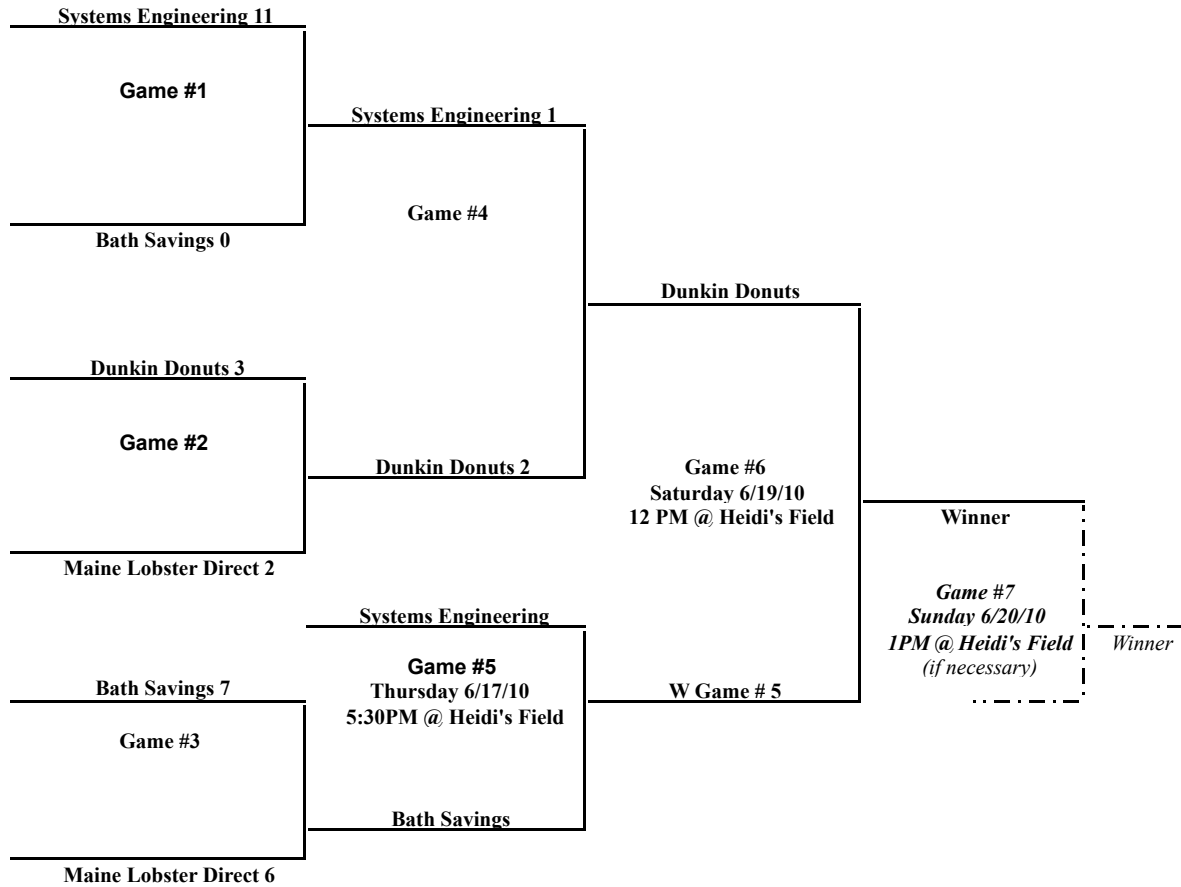

2010 Yarmouth Little League Minor League World Series

Note:
Double Elimination tournament
 Higher seed team will be home team
 All games are 6 innings
 All local rules apply